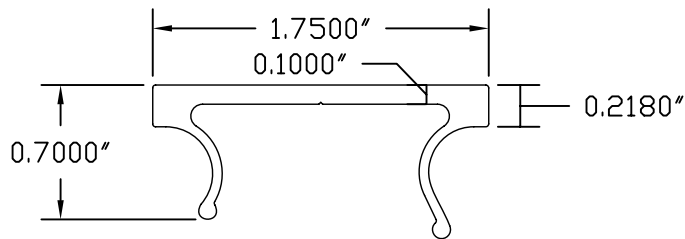

STEGMEIER[®]

LLC

Treadmaster Commercial Top Cap

CORPORATE OFFICE 1111 West Harris Road • Arlington, TX 76001 • (800) 382-5430
www.stegmeier.com

Note all units in inches

DOWNLOAD THE STEGMEIER LLC APP  