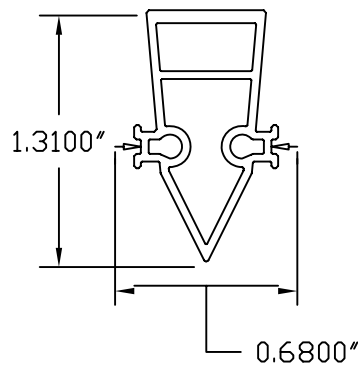

## Rigid Deck Joint

**CORPORATE OFFICE** 1111 West Harris Road • Arlington, TX 76001 • (800) 382-5430  
[www.stegmeier.com](http://www.stegmeier.com)

Note all units in inches

**DOWNLOAD THE STEGMEIER LLC APP**  