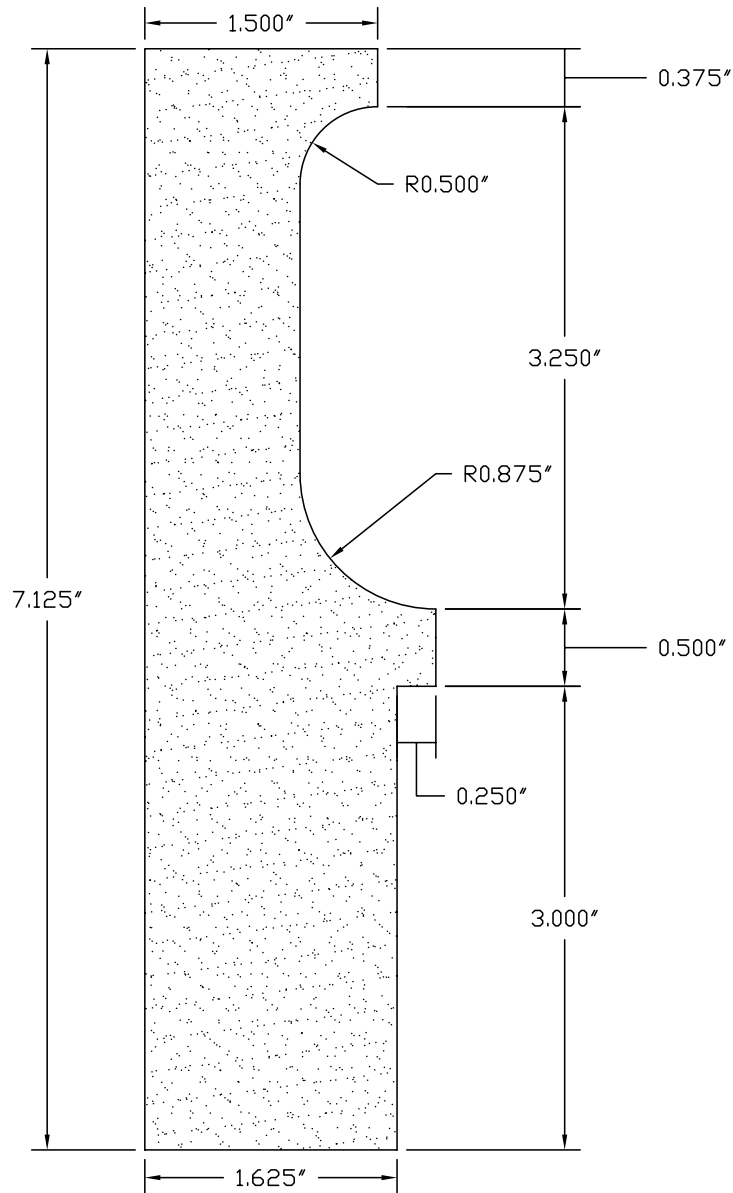

## Regular "360" Wall Cap Form

CORPORATE OFFICE 1111 West Harris Road • Arlington, TX 76001 • (800) 382-5430  
www.stegmeier.com

Note all units in inches

**DOWNLOAD THE STEGMEIER LLC APP**  