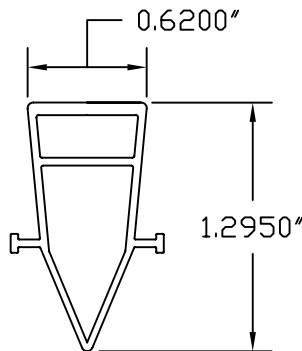

STEGMEIER[®]

LLC

Deck Joint

CORPORATE OFFICE 1111 West Harris Road • Arlington, TX 76001 • (800) 382-5430
www.stegmeier.com

Note all units in inches

DOWNLOAD THE STEGMEIER LLC APP  